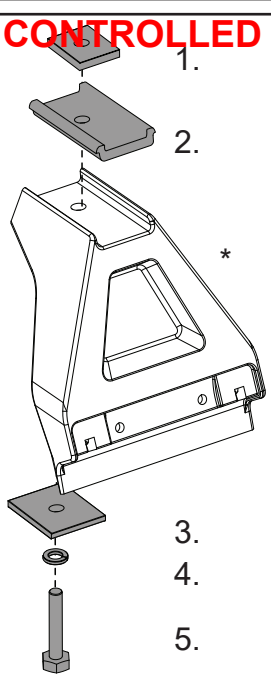

***Note:**
RL Kit parts are sold separately.

Tools Required:
10mm Wrench

RHINO-RACK

VA-FK1

CONTROLLED

Item	Component Name	Qty	Part No.
1	M6 Nut 24x24mm	2	N068
2	Adapter Block	2	M154
3	RCP Leg 3000 32x 3 Square Washer Mech	2	W037
4	M6 Spring Washer	2	W004
5	M6x35 Hex Setscrew	2	B203