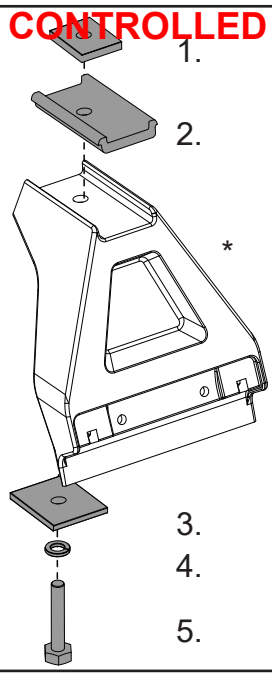

RHINO-RACK

VA-FK1

CONTROLLED

Item	Component Name	Qty	Part No.
1	M6 Nut 24x24mm	2	N068
2	Adapter Block	2	M154
3	RCP Leg 3000 32x 3 Square Washer Mech	2	W037
4	M6 Spring Washer	2	W004
5	M6x35 Hex Setscrew	2	B203

***Note:**
RL Kit parts are sold separately.

Tools Required:
10mm Wrench

RHINO-RACK

VA-FK1

CONTROLLED

Item	Component Name	Qty	Part No.
1	M6 Nut 24x24mm	2	N068
2	Adapter Block	2	M154
3	RCP Leg 3000 32x 3 Square Washer Mech	2	W037
4	M6 Spring Washer	2	W004
5	M6x35 Hex Setscrew	2	B203