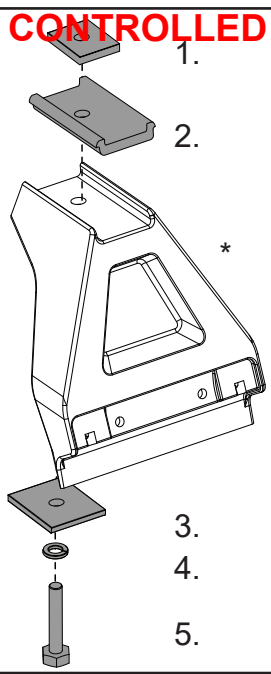

***Note:**
RL Kit parts are sold separately.

Tools Required:
10mm Wrench

RHINO-RACK

VA-FK1

CONTROLLED

Item	Component Name	Qty	Part No.
1	M6 Nut 24x24mm	2	N068
2	Adapter Block	2	M154
3	RCP Leg 3000 32x 3 Square Washer Mech	2	W037
4	M6 Spring Washer	2	W004
5	M6x35 Hex Setscrew	2	B203