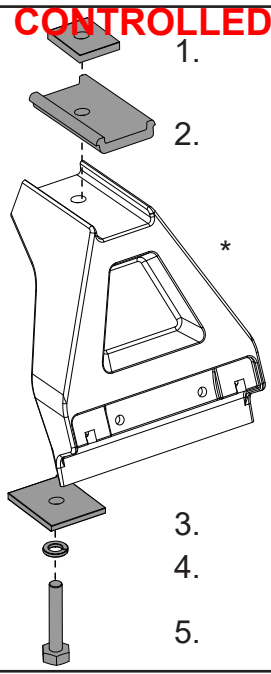

RHINO-RACK

VA-FK1

CONTROLLED

Item	Component Name	Qty	Part No.
1	M6 Nut 24x24mm	2	N068
2	Adapter Block	2	M154
3	RCP Leg 3000 32x 3 Square Washer Mech	2	W037
4	M6 Spring Washer	2	W004
5	M6x35 Hex Setscrew	2	B203

***Note:**
RL Kit parts are sold separately.

Tools Required:
10mm Wrench

RHINO-RACK

VA-FK1

CONTROLLED

Item	Component Name	Qty	Part No.
1	M6 Nut 24x24mm	2	N068
2	Adapter Block	2	M154
3	RCP Leg 3000 32x 3 Square Washer Mech	2	W037
4	M6 Spring Washer	2	W004
5	M6x35 Hex Setscrew	2	B203