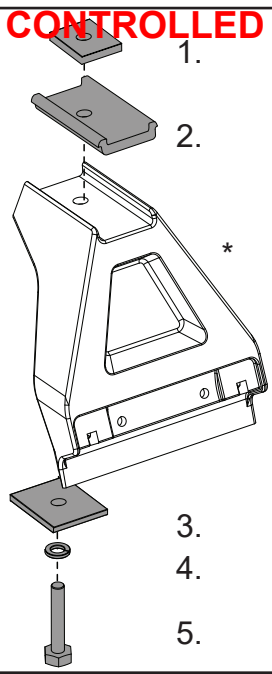

***Note:**
RL Kit parts are sold separately.

Tools Required:
10mm Wrench

RHINO-RACK

VA-FK1

CONTROLLED

Item	Component Name	Qty	Part No.
1	M6 Nut 24x24mm	2	N068
2	Adapter Block	2	M154
3	RCP Leg 3000 32x 3 Square Washer Mech	2	W037
4	M6 Spring Washer	2	W004
5	M6x35 Hex Setscrew	2	B203