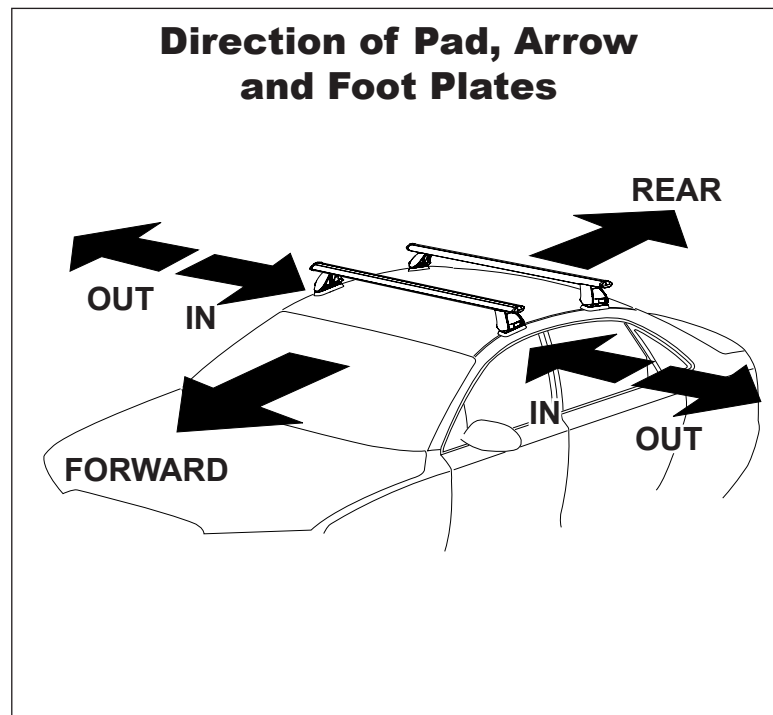

DK368 Rhino-Rack VA, DA, Euro & HD crossbar instruction

Measurement A: CENTRE of door jamb to CENTRE arrow of leg foot plate.

Measurement B: CENTRE of Front leg foot plate arrow to CENTRE of Rear leg foot plate arrow.

Carrying capacity: Roof rack is rated to 75kg. Please refer to manufacturers handbook for your vehicles maximum roof load capacity. Always use the lower of the two figures.

If your vehicle is not listed on this fitting instruction please refer to your countries Rhino-Rack web site for the latest information.

VEHICLE	Date	Measurement A	Measurement B	Load Rating (includes racks 5kg/ 11lbs)
Nissan Maxima 4dr sedan J32	06/09-	250mm / 9,27/32	700mm / 27,9/16"	75kg/ 165lbs
Nissan Teana 4dr sedan J32	08-	250mm / 9,27/32	700mm / 27,9/16"	75kg/ 165lbs