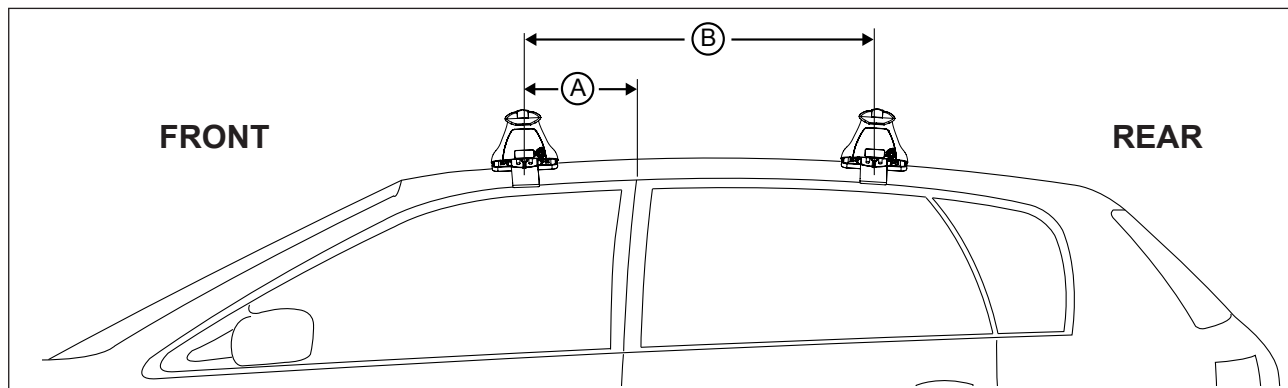

DK368 Rhino-Rack VA, DA, Euro & HD crossbar instruction

Measurement A: CENTRE of door jamb to CENTRE arrow of leg foot plate.

Measurement B: CENTRE of Front leg foot plate arrow to CENTRE of Rear leg foot plate arrow.

Carrying capacity: Roof rack is rated to 75kg. Please refer to manufacturers handbook for your vehicles maximum roof load capacity. Always use the lower of the two figures.

If your vehicle is not listed on this fitting instruction please refer to your countries Rhino-Rack web site for the latest information.

VEHICLE	Date	Measurement A	Measurement B	Load Rating (includes racks 5kg/ 11lbs)
Nissan Maxima 4dr sedan J32	06/09-	250mm / 9,27/32	700mm / 27,9/16"	75kg/ 165lbs
Nissan Teana 4dr sedan J32	08-	250mm / 9,27/32	700mm / 27,9/16"	75kg/ 165lbs