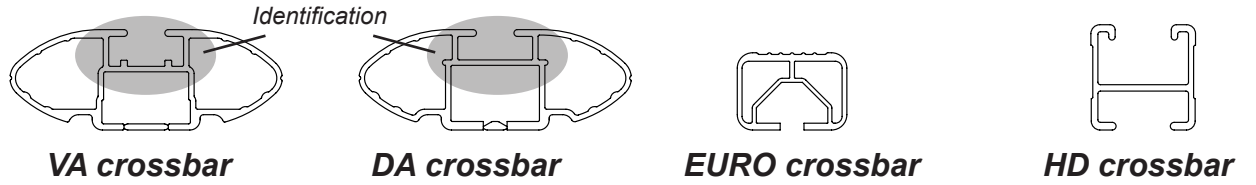

# DK368 Rhino-Rack VA, DA, Euro & HD crossbar instruction

## IDENTIFICATION CHART

Vehicle	Date	Crossbar	FRONT CROSSBAR					REAR CROSSBAR						
			Front Right Pad/Clamp	Front Left Pad/Clamp	Measurement strip length per side	Measurement strip length per side	Measurement Distance (x)	Foot plate arrow direction	Rear Right Pad/Clamp	Rear Left Pad/Clamp	Measurement strip length per side	Measurement strip length per side	Measurement Distance (x)	Foot plate arrow direction
Nissan Maxima 4dr sedan J32	06/09-	1180mm	142612 SUB0186	142612 SUB0186	169mm	114mm	906mm / 35,43/64"	OUT	142612 SUB0380	142612 SUB0380	174mm	119mm	916mm / 36,1/16"	OUT
			Arrow FORWARD						Arrow FORWARD					
Nissan Teana 4dr sedan J32	08-	1180mm	142612 SUB0186	142612 SUB0186	169mm	114mm	906mm / 35,43/64"	OUT	142612 SUB0380	142612 SUB0380	174mm	119mm	916mm / 36,1/16"	OUT
			Arrow FORWARD						Arrow FORWARD					

# DK368 Rhino-Rack VA, DA, Euro & HD crossbar instruction

**Measurement A:** CENTRE of door jamb to CENTRE arrow of leg foot plate.

**Measurement B:** CENTRE of Front leg foot plate arrow to CENTRE of Rear leg foot plate arrow.