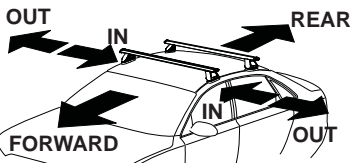

CROSSBAR IDENTIFICATION

VA crossbar

EURO crossbar

HD crossbar

Direction of Foot Plate Arrow

Vehicle	Date	Crossbar	FRONT CROSSBAR						REAR CROSSBAR							
			Front Pad	M6 Stud length (mm)	M6 Screw length (mm)	Measurement strip length per side	Measurement strip length per side	Measurement Distance (x)	Foot plate arrow direction	Rear Pad	M6 Stud length (mm)	M6 Screw length (mm)	Measurement strip length per side	Measurement strip length per side	Measurement Distance (x)	Foot plate arrow direction
Holden Astra 5dr hatch AH	04-10	1180mm	M472	47	40	153mm	98mm	874mm / 34,13/32"	OUT	M472	47	40	137mm	82mm	842mm / 33,5/32"	OUT
Vauxhall/ Opel Astra H 5dr hatch	04-09	1180mm	M472	47	40	153mm	98mm	874mm / 34,13/32"	OUT	M472	47	40	137mm	82mm	842mm / 33,5/32"	OUT
Saturn Astra 5dr hatch	08-09	1180mm	M472	47	40	153mm	98mm	874mm / 34,13/32"	OUT	M472	47	40	137mm	82mm	842mm / 33,5/32"	OUT
BMW 1 Series E82 2dr coupe Incl. 1M	07-13	1180mm	M472	47	40	165mm	110mm	898mm / 35,23/64"	OUT	M472	47	40	155mm	100mm	878mm / 34,9/16"	OUT
BMW 1 Series F20 5dr hatch Incl. M135i/ M140i	11-	1180mm	M472	47	40	164mm	109mm	896mm / 35,9/32"	OUT	M472	47	40	143mm	88mm	854mm / 33,5/8"	OUT