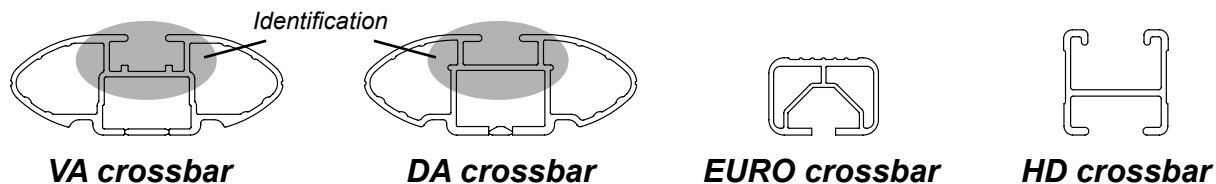

DK309 Rhino-Rack VA, DA, Euro & HD crossbar instruction

Load Rating: The roof rack is rated to 75kg/165lbs. Please refer to manufacturers handbook for your vehicles maximum roof load capacity. Always use the lower of the two figures.

If your vehicle is not listed on this fitting instruction please refer to your countries Rhino-Rack web site for the latest information.

IDENTIFICATION CHART

Vehicle	Date	Crossbar	FRONT CROSSBAR						REAR CROSSBAR					
			Pad	M7 Stud length (mm)	M6 Screw length (mm)	Measurement strip length per side	Measurement strip length per side	Measurement Distance (x)	Pad	M7 Stud length (mm)	M6 Screw length (mm)	Measurement strip length per side	Measurement strip length per side	Measurement Distance (x)
Mecedes-Benz CLK/CLK55 AMG C209 2dr coupe	02-10	1180mm	M473	42	35	150mm	95mm	868mm / 34,11/64"	M473	42	35	156mm	101mm	880mm / 34,21/32"