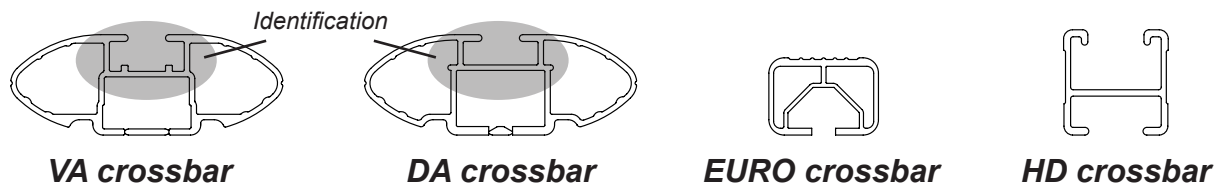

DK308 Rhino-Rack VA, DA, Euro & HD crossbar instruction

Load Rating: The roof rack is rated to 75kg/165lbs. Please refer to manufacturers handbook for your vehicles maximum roof load capacity. Always use the lower of the two figures.

If your vehicle is not listed on this fitting instruction please refer to your countries Rhino-Rack web site for the latest information.

IDENTIFICATION CHART

Vehicle	Date	Crossbar	FRONT CROSSBAR						REAR CROSSBAR					
			Pad	M6 Stud length (mm)	M6 Screw length (mm)	Measurement strip length per side	Measurement strip length per side	Measurement Distance (x)	Pad	M6 Stud length (mm)	M6 Screw length (mm)	Measurement strip length per side	Measurement strip length per side	Measurement Distance (x)
Mercedes Benz A-class 5dr W169	2005-	1180mm	M472	37	40	198mm	143mm	964mm / 37,61/64"	M472	37	40	148mm	93mm	864mm / 34,1/64"