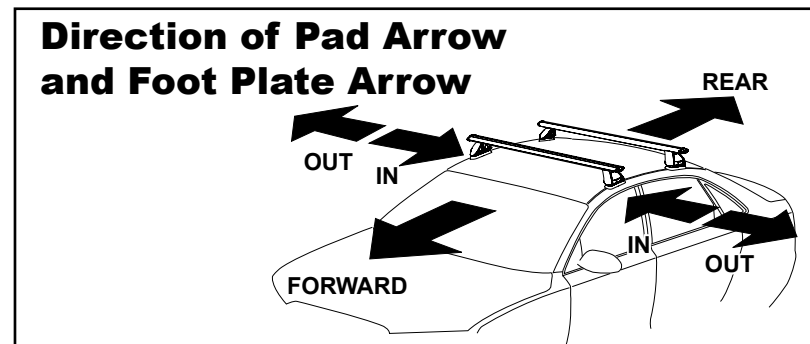

DK237 Rhino-Rack VA, DA, Euro & HD crossbar instruction

Measurement A: CENTRE of door jamb to CENTRE arrow of leg foot plate.

Measurement B: CENTRE of Front leg foot plate arrow to CENTRE of Rear leg foot plate arrow.

Carrying capacity: Roof rack is rated to 75kg. Please refer to manufacturers handbook for your vehicles maximum roof load capacity. Always use the lower of the two figures.

If your vehicle is not listed on this fitting instruction please refer to your countries Rhino-Rack web site for the latest information.

VEHICLE	Date	Measurement A	Measurement B	Load Rating (includes racks 5kg/ 11lbs)
Kia Soul 5dr hatch	09-13	310mm / 12,7/32"	700mm / 27,9/16"	50kg / 110lbs