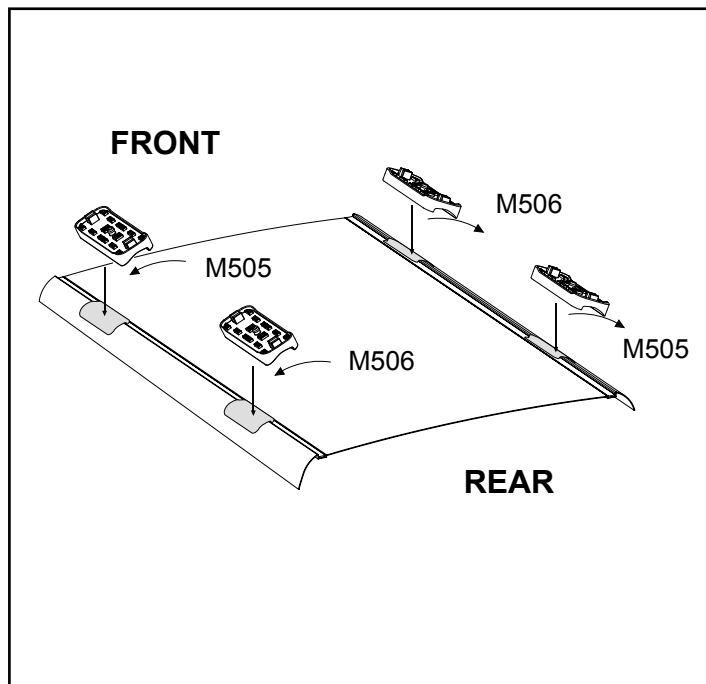

## IDENTIFICATION CHART

VA crossbar

DA crossbar

EURO crossbar

HD crossbar

Vehicle	Date	Crossbar	FRONT CROSSBAR					REAR CROSSBAR						
			Front Right Pad/ Clamp	Front Left Pad/ Clamp	Measurement strip length per side	Measurement strip length per side	Measurement Distance ( x )	Foot plate arrow direction	Rear Right Pad/ Clamp	Rear Left Pad/ Clamp	Measurement strip length per side	Measurement strip length per side	Measurement Distance ( x )	Foot plate arrow direction
Kia Soul 5dr hatch	09-13	1260mm	M506 SUB0263	M505 SUB0263	195mm	82mm	1038mm / 40,55/64"	OUT	M505 SUB0364	M506 SUB0364	197mm	84mm	1042mm / 41,1/32"	OUT
			Pad Arrow OUT						Pad Arrow OUT					

# DK237 Rhino-Rack VA, DA, Euro & HD crossbar instruction

**Measurement A:** CENTRE of door jamb to CENTRE arrow of leg foot plate.

**Measurement B:** CENTRE of Front leg foot plate arrow to CENTRE of Rear leg foot plate arrow.

VEHICLE	Date	Measurement A	Measurement B	Load Rating (includes racks 5kg/ 11lbs)
Kia Soul 5dr hatch	09-13	310mm / 12,7/32"	700mm / 27,9/16"	50kg / 110lbs