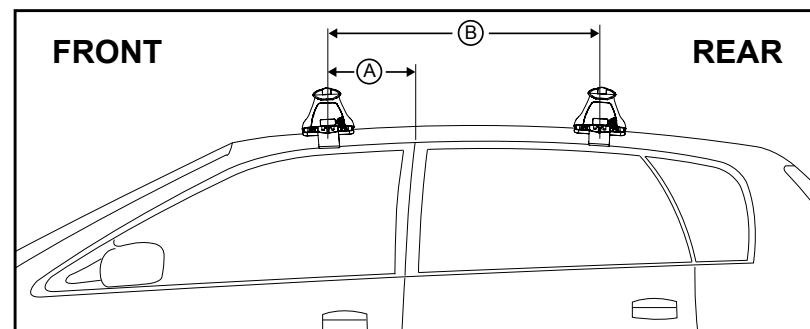

DK237 Rhino-Rack VA, DA, Euro & HD crossbar instruction

Measurement A: CENTRE of door jamb to CENTRE arrow of leg foot plate.

Measurement B: CENTRE of Front leg foot plate arrow to CENTRE of Rear leg foot plate arrow.

Carrying capacity: Roof rack is rated to 75kg. Please refer to manufacturers handbook for your vehicles maximum roof load capacity. Always use the lower of the two figures.

If your vehicle is not listed on this fitting instruction please refer to your countries Rhino-Rack web site for the latest information.

VEHICLE	Date	Measurement A	Measurement B	Load Rating (includes racks 5kg/ 11lbs)
Kia Soul 5dr hatch	09-13	310mm / 12,7/32"	700mm / 27,9/16"	50kg / 110lbs