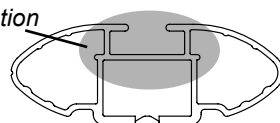

## IDENTIFICATION CHART

VA crossbar

DA crossbar

EURO crossbar

HD crossbar

Vehicle	Date	Crossbar	FRONT CROSSBAR					REAR CROSSBAR						
			Front Right Pad/ Clamp	Front Left Pad/ Clamp	Measurement strip length per side	Measurement strip length per side	Measurement Distance ( x )	Foot plate arrow direction	Rear Right Pad/ Clamp	Rear Left Pad/ Clamp	Measurement strip length per side	Measurement strip length per side	Measurement Distance ( x )	Foot plate arrow direction
Kia Soul 5dr hatch	09-13	1260mm	M506 SUB0263	M505 SUB0263	195mm	82mm	1038mm / 40,55/64"	OUT	M505 SUB0364	M506 SUB0364	197mm	84mm	1042mm / 41,1/32"	OUT
			Pad Arrow OUT						Pad Arrow OUT					

# DK237 Rhino-Rack VA, DA, Euro & HD crossbar instruction

**Measurement A:** CENTRE of door jamb to CENTRE arrow of leg foot plate.

**Measurement B:** CENTRE of Front leg foot plate arrow to CENTRE of Rear leg foot plate arrow.