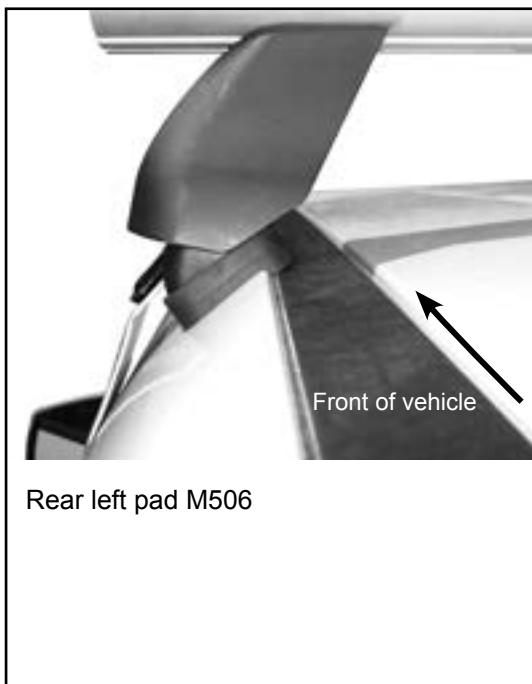

DK237 Rhino-Rack VA, DA, Euro & HD crossbar instruction

Measurement A: CENTRE of door jamb to CENTRE arrow of leg foot plate.

Measurement B: CENTRE of Front leg foot plate arrow to CENTRE of Rear leg foot plate arrow.

Carrying capacity: Roof rack is rated to 75kg. Please refer to manufacturers handbook for your vehicles maximum roof load capacity. Always use the lower of the two figures.

If your vehicle is not listed on this fitting instruction please refer to your countries Rhino-Rack web site for the latest information.

VEHICLE	Date	Measurement A	Measurement B	Load Rating (includes racks 5kg/ 11lbs)
Kia Soul 5dr hatch	09-13	310mm / 12,7/32"	700mm / 27,9/16"	50kg / 110lbs