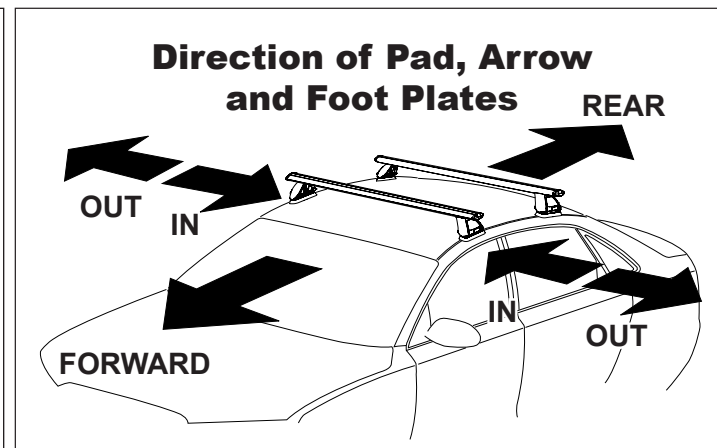

DK131 Rhino-Rack VA, Aero, Euro & HD crossbar instruction

Measurement A: CENTRE of door jamb to CENTRE arrow of leg foot plate.

Measurement B: CENTRE of Front leg foot plate arrow to CENTRE of Rear leg foot plate arrow.

Carrying capacity: Roof rack is rated to 75kg. Please refer to manufacturers handbook for your vehicles maximum roof load capacity. Always use the lower of the two figures.

If your vehicle is not listed on this fitting instruction please refer to your countries Rhino-Rack web site for the latest information.

Vehicle	Date	Measurement A	Measurement B	Measurement C	Load Rating (includes racks 5kg/11lbs)
Holden Rodeo Single/Space/Crew Cab RA (single front bar)	03/03-07/08	250mm / 9,27/32"	-	-	30kg / 66lbs
Holden Rodeo Crew Cab RA (two bars)		250mm / 9,27/32"	750mm / 29,17/32"	-	60kg / 132lbs
Holden Rodeo Crew Cab RA (single rear bar)		-	-	500mm / 19,11/16"	30kg / 66lbs
Holden Colorado Single/Space/Crew Cab RC (single front bar)	08/08-05/12	250mm / 9,27/32"	-	-	30kg / 66lbs
Holden Colorado Crew Cab RC (two bars)		250mm / 9,27/32"	750mm / 29,17/32"	-	60kg / 132lbs
Holden Colorado Crew Cab RC (single rear bar)		-	-	500mm / 19,11/16"	30kg / 66lbs
Isuzu D-MAX Single/Space/Crew Cab (single front bar)	08/08-05/12	250mm / 9,27/32"	-	-	30kg / 66lbs
Isuzu D-MAX Crew Cab (two bars)		250mm / 9,27/32"	750mm / 29,17/32"	-	60kg / 132lbs
Isuzu D-MAX Crew Cab (single rear bar)		-	-	500mm / 19,11/16"	30kg / 66lbs