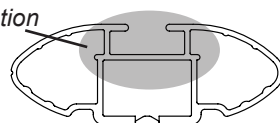

AERO crossbar

Vehicle	Date	Crossbar	FRONT CROSSBAR					REAR CROSSBAR						
			Front Right Pad/ Clamp	Front Left Pad/ Clamp	Measurement strip length per side	Measurement strip length per side	Measurement Distance (x)	Foot plate arrow direction	Rear Right Pad/ Clamp	Rear Left Pad/ Clamp	Measurement strip length per side	Measurement strip length per side	Measurement Distance (x)	Foot plate arrow direction
Holden Colorado Crew Cab Rc	08/08-05/12	1260mm	M365 SUB0246	M365 SUB0246	151mm	38mm	950mm / 37,13/32"	OUT	M365 SUB0246	M365 SUB0246	139mm	26mm	926mm / 36,29/64"	OUT
			Arrow FORWARD						Arrow FORWARD					
Isuzu D-MAX Single Cab	08/08-05/12	1260mm	M365 SUB0246	M365 SUB0246	151mm	38mm	950mm / 37,13/32"	OUT	N/A	N/A	N/A	N/A	N/A	N/A
			Arrow FORWARD						N/A					
Isuzu D-MAX Space Cab	08/08-05/12	1260mm	M365 SUB0246	M365 SUB0246	151mm	38mm	950mm / 37,13/32"	OUT	N/A	N/A	N/A	N/A	N/A	N/A
			Arrow FORWARD						N/A					
Isuzu D-MAX Crew Cab	08/08-05/12	1260mm	M365 SUB0246	M365 SUB0246	151mm	38mm	950mm / 37,13/32"	OUT	M365 SUB0246	M365 SUB0246	139mm	26mm	926mm / 36,29/64"	OUT
			Arrow FORWARD						Arrow FORWARD