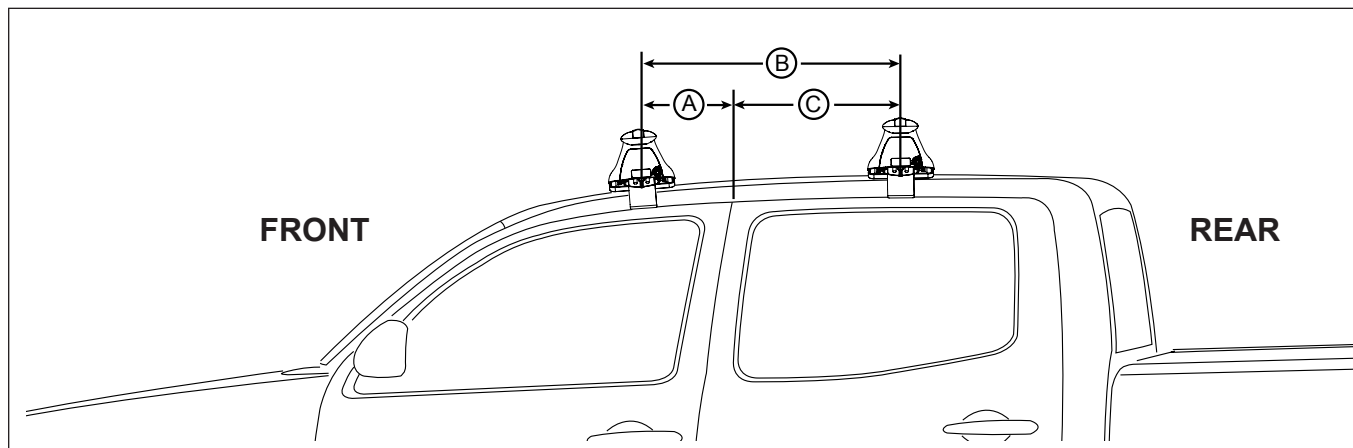

DK131 Rhino-Rack VA, Aero, Euro & HD crossbar instruction

Measurement A: CENTRE of door jamb to CENTRE arrow of leg foot plate.

Measurement B: CENTRE of Front leg foot plate arrow to CENTRE of Rear leg foot plate arrow.

Carrying capacity: Roof rack is rated to 75kg. Please refer to manufacturers handbook for your vehicles maximum roof load capacity. Always use the lower of the two figures.

If your vehicle is not listed on this fitting instruction please refer to your countries Rhino-Rack web site for the latest information.

Vehicle	Date	Measurement A	Measurement B	Measurement C	Load Rating (includes racks 5kg/11lbs)
Holden Rodeo Single/Space/Crew Cab RA (single front bar)	03/03-07/08	250mm / 9,27/32"	-	-	30kg / 66lbs
Holden Rodeo Crew Cab RA (two bars)		250mm / 9,27/32"	750mm / 29,17/32"	-	60kg / 132lbs
Holden Rodeo Crew Cab RA (single rear bar)		-	-	500mm / 19,11/16"	30kg / 66lbs
Holden Colorado Single/Space/Crew Cab RC (single front bar)	08/08-05/12	250mm / 9,27/32"	-	-	30kg / 66lbs
Holden Colorado Crew Cab RC (two bars)		250mm / 9,27/32"	750mm / 29,17/32"	-	60kg / 132lbs
Holden Colorado Crew Cab RC (single rear bar)		-	-	500mm / 19,11/16"	30kg / 66lbs
Isuzu D-MAX Single/Space/Crew Cab (single front bar)	08/08-05/12	250mm / 9,27/32"	-	-	30kg / 66lbs
Isuzu D-MAX Crew Cab (two bars)		250mm / 9,27/32"	750mm / 29,17/32"	-	60kg / 132lbs
Isuzu D-MAX Crew Cab (single rear bar)		-	-	500mm / 19,11/16"	30kg / 66lbs