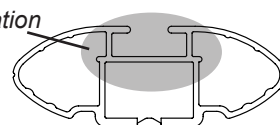

## IDENTIFICATION CHART

VA crossbar

AERO crossbar

EURO crossbar

HD crossbar

Vehicle	Date	Crossbar	FRONT CROSSBAR					REAR CROSSBAR						
			Front Right Pad/ Clamp	Front Left Pad/ Clamp	Measurement strip length per side	Measurement strip length per side	Measurement Distance ( x )	Foot plate arrow direction	Rear Right Pad/ Clamp	Rear Left Pad/ Clamp	Measurement strip length per side	Measurement strip length per side	Measurement Distance ( x )	Foot plate arrow direction
Holden Rodeo Single Cab RA	03/03-07/08	1260mm	M365 SUB0246	M365 SUB0246	151mm	38mm	950mm / 37,13/32"	OUT	N/A	N/A	N/A	N/A	N/A	N/A
			Arrow FORWARD						N/A					
Holden Rodeo Space Cab RA	03/03-07/08	1260mm	M365 SUB0246	M365 SUB0246	151mm	38mm	950mm / 37,13/32"	OUT	N/A	N/A	N/A	N/A	N/A	N/A
			Arrow FORWARD						N/A					
Holden Rodeo Crew Cab RA	03/03-07/08	1260mm	M365 SUB0246	M365 SUB0246	151mm	38mm	950mm / 37,13/32"	OUT	M365 SUB0246	M365 SUB0246	139mm	26mm	926mm / 36,29/64"	OUT
			Arrow FORWARD						Arrow FORWARD					
Holden Colorado Single Cab RC	08/08-05/12	1260mm	M365 SUB0246	M365 SUB0246	151mm	38mm	950mm / 37,13/32"	OUT	N/A	N/A	N/A	N/A	N/A	N/A
			Arrow FORWARD						N/A					
Holden Colorado Space Cab RC	08/08-05/12	1260mm	M365 SUB0246	M365 SUB0246	151mm	38mm	950mm / 37,13/32"	OUT	N/A	N/A	N/A	N/A	N/A	N/A
			Arrow FORWARD						N/A					