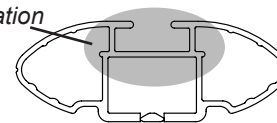

Rhino Rack 2500 Series - DK128 instruction

CONTROLLED

IDENTIFICATION CHART

VA crossbar

DA crossbar

EURO crossbar

HD crossbar

FRONT CROSSBAR

REAR CROSSBAR

Vehicle	Date	Crossbar	Front Right Pad/Clamp		Measurement strip length per side	Measurement strip length per side		Measurement Distance (x)	Foot plate arrow direction	Rear Right Pad/Clamp		Measurement strip length per side	Measurement strip length per side		Measurement Distance (x)	Foot plate arrow direction
			M366 114496	M366 114496		VA	DA			EURO	HD		M366 114496	M366 114496		
Ford Mondeo 4dr sedan	07-15	1260mm	M366 114496	M366 114496	192mm	79mm	1032mm / 40,5/8"	OUT	M366 114496	M366 114496	186mm	73mm	1020mm / 40,5/32"	OUT	Pad Arrow Forward	
			Pad Arrow Forward						Pad Arrow Forward							
Ford Mondeo 5dr hatch incl. XR5	07-15	1260mm	M366 114496	M366 114496	192mm	79mm	1032mm / 40,5/8"	OUT	M366 114496	M366 114496	186mm	73mm	1020mm / 40,5/32"	OUT	Pad Arrow Forward	
			Pad Arrow Forward						Pad Arrow Forward							

Rhino Rack 2500 Series - DK128 instruction

CONTROLLED

Measurement A: CENTRE of door jamb to CENTRE arrow of leg foot plate.

Measurement B: CENTRE of Front leg foot plate arrow to CENTRE of Rear leg foot plate arrow.