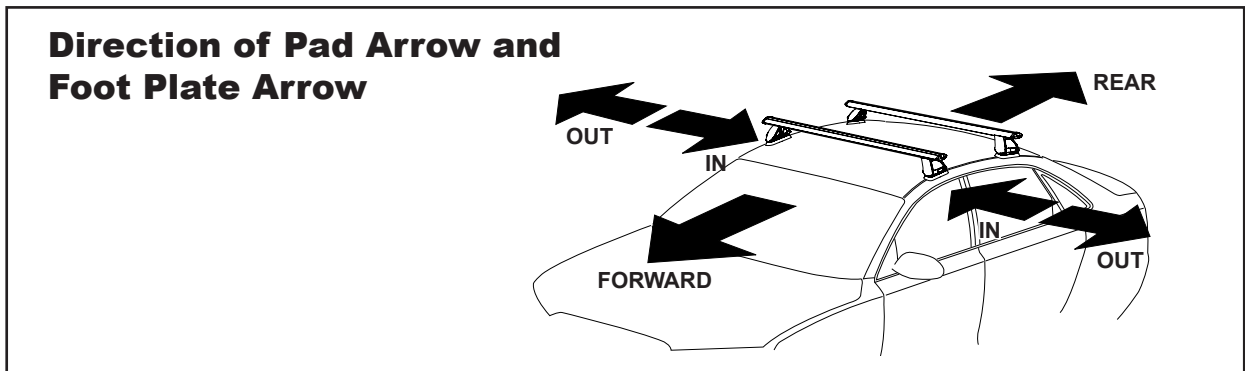

Rhino Rack 2500 Series - DK128 instruction

CONTROLLED

Measurement A: CENTRE of door jamb to CENTRE arrow of leg foot plate.

Measurement B: CENTRE of Front leg foot plate arrow to CENTRE of Rear leg foot plate arrow.

Carrying capacity: Roof rack is rated to 75kg. Please refer to manufacturers handbook for your vehicles maximum roof load capacity. Always use the lower of the two figures.

If your vehicle is not listed on this fitting instruction please refer to your countries Rhino-Rack web site for the latest information.

VEHICLE	Date	Measurement A	Measurement B	Load Rating (includes racks 5kg/ 11lbs)
Ford Mondeo 4dr sedan	07-15	250mm / 9,27/32"	700mm / 27,9/16"	75kg / 165lbs
Ford Mondeo 5dr hatch incl. XR5	07-15	250mm / 9,27/32"	700mm / 27,9/16"	75kg / 165lbs