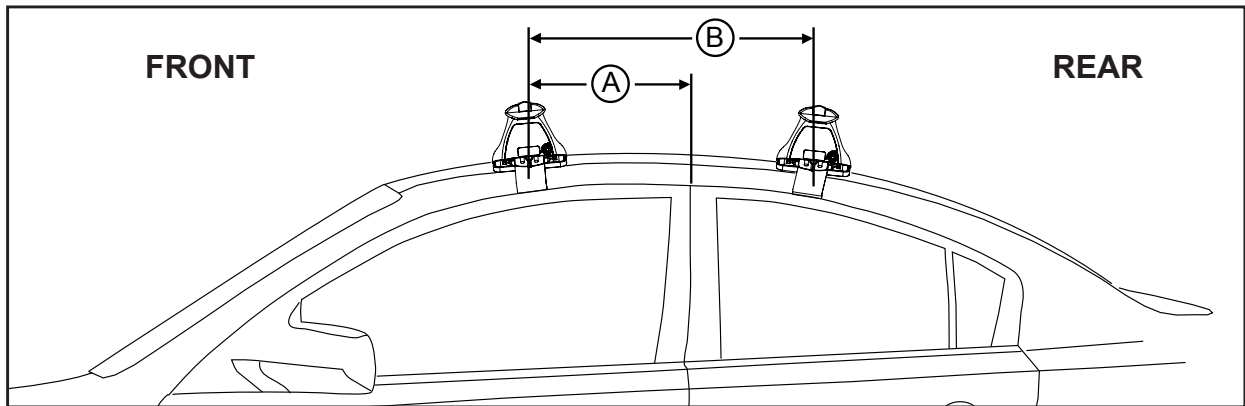

Rhino Rack 2500 Series - DK128 instruction

CONTROLLED

Measurement A: CENTRE of door jamb to CENTRE arrow of leg foot plate.

Measurement B: CENTRE of Front leg foot plate arrow to CENTRE of Rear leg foot plate arrow.

Carrying capacity: Roof rack is rated to 75kg. Please refer to manufacturers handbook for your vehicles maximum roof load capacity. Always use the lower of the two figures.

If your vehicle is not listed on this fitting instruction please refer to your countries Rhino-Rack web site for the latest information.

VEHICLE	Date	Measurement A	Measurement B	Load Rating (includes racks 5kg/ 11lbs)
Ford Mondeo 4dr sedan	07-15	250mm / 9,27/32"	700mm / 27,9/16"	75kg / 165lbs
Ford Mondeo 5dr hatch incl. XR5	07-15	250mm / 9,27/32"	700mm / 27,9/16"	75kg / 165lbs