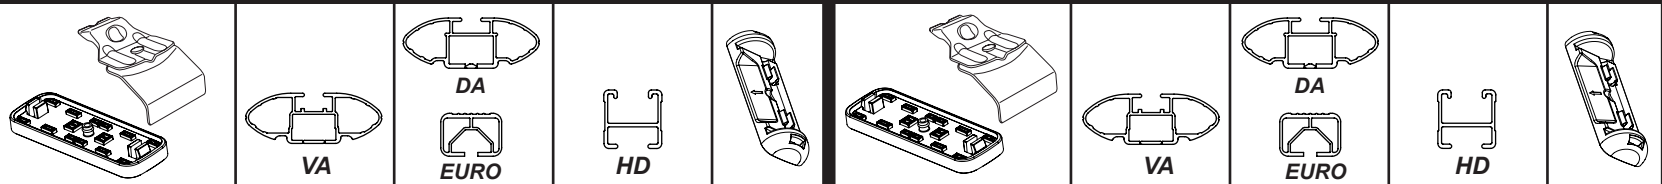

Rhino Rack 2500 Series - DK128 instruction

CONTROLLED

IDENTIFICATION CHART

VA crossbar

DA crossbar

EURO crossbar

HD crossbar

FRONT CROSSBAR

REAR CROSSBAR

Vehicle	Date	Crossbar	Front Right Pad/Clamp		Measurement strip length per side	Measurement strip length per side		Measurement Distance (x)	Foot plate arrow direction	Rear Right Pad/Clamp		Measurement strip length per side	Measurement strip length per side		Measurement Distance (x)	Foot plate arrow direction
			M366 114496	M366 114496		VA	DA			EURO	HD		M366 114496	M366 114496		
Ford Mondeo 4dr sedan	07-15	1260mm	M366 114496	M366 114496	192mm	79mm	1032mm / 40,5/8"	OUT	M366 114496	M366 114496	186mm	73mm	1020mm / 40,5/32"	OUT	Pad Arrow Forward	
			Pad Arrow Forward						Pad Arrow Forward							
Ford Mondeo 5dr hatch incl. XR5	07-15	1260mm	M366 114496	M366 114496	192mm	79mm	1032mm / 40,5/8"	OUT	M366 114496	M366 114496	186mm	73mm	1020mm / 40,5/32"	OUT	Pad Arrow Forward	
			Pad Arrow Forward						Pad Arrow Forward							

Rhino Rack 2500 Series - DK128 instruction

CONTROLLED

Measurement A: CENTRE of door jamb to CENTRE arrow of leg foot plate.

Measurement B: CENTRE of Front leg foot plate arrow to CENTRE of Rear leg foot plate arrow.

Carrying capacity: Roof rack is rated to 75kg. Please refer to manufacturers handbook for your vehicles maximum roof load capacity. Always use the lower of the two figures.

If your vehicle is not listed on this fitting instruction please refer to your countries Rhino-Rack web site for the latest information.