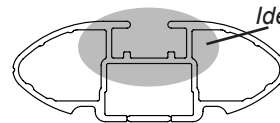

Rhino Rack 2500 Series - DK128 instruction

CONTROLLED

IDENTIFICATION CHART

VA crossbar

DA crossbar

EURO crossbar

HD crossbar

FRONT CROSSBAR

REAR CROSSBAR

Vehicle	Date	Crossbar	Front Right Pad/Clamp		Measurement strip length per side	Measurement strip length per side		Measurement Distance (x)	Foot plate arrow direction	Rear Right Pad/Clamp		Measurement strip length per side	Measurement strip length per side		Measurement Distance (x)	Foot plate arrow direction
			M366 114496	M366 114496		VA	DA			EURO	HD		M366 114496	M366 114496		
Ford Mondeo 4dr sedan	07-15	1260mm	M366 114496	M366 114496	192mm	79mm	1032mm / 40,5/8"	OUT	M366 114496	M366 114496	186mm	73mm	1020mm / 40,5/32"	OUT	Pad Arrow Forward	
			Pad Arrow Forward						Pad Arrow Forward							
Ford Mondeo 5dr hatch incl. XR5	07-15	1260mm	M366 114496	M366 114496	192mm	79mm	1032mm / 40,5/8"	OUT	M366 114496	M366 114496	186mm	73mm	1020mm / 40,5/32"	OUT	Pad Arrow Forward	
			Pad Arrow Forward						Pad Arrow Forward							

Rhino Rack 2500 Series - DK128 instruction

CONTROLLED

Measurement A: CENTRE of door jamb to CENTRE arrow of leg foot plate.

Measurement B: CENTRE of Front leg foot plate arrow to CENTRE of Rear leg foot plate arrow.