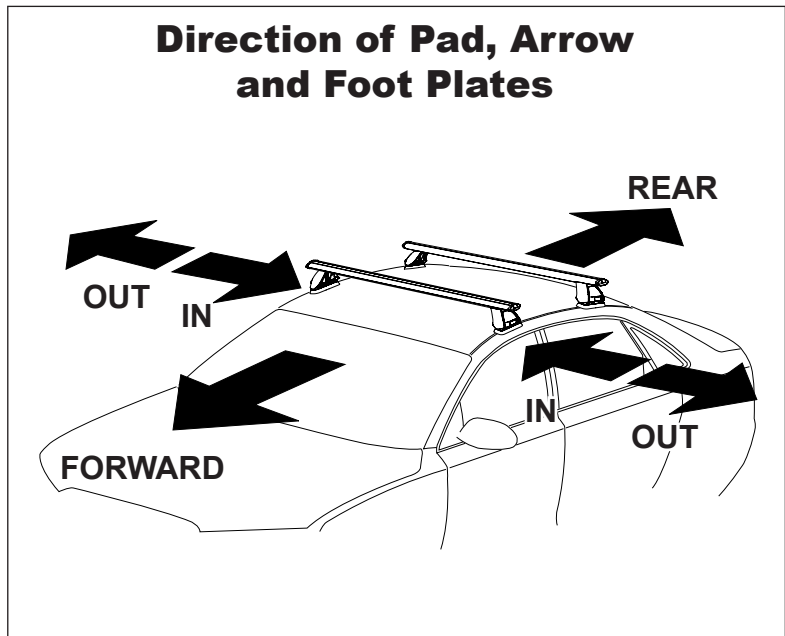

DK115 Rhino-Rack VA, Aero, Euro & HD crossbar instruction

Measurement A: CENTRE of door jamb to CENTRE arrow of leg foot plate.

Measurement B: CENTRE of Front leg foot plate arrow to CENTRE of Rear leg foot plate arrow.

Carrying capacity: Roof rack is rated to 75kg. Please refer to manufacturers handbook for your vehicles maximum roof load capacity. Always use the lower of the two figures.

If your vehicle is not listed on this fitting instruction please refer to your countries Rhino-Rack web site for the latest information.

VEHICLE	Date	Measurement A	Measurement B	Load Rating (includes racks 5kg/11lbs)
Nissan Navara D22 Dual Cab	03/97 on	250mm	850mm	75kg