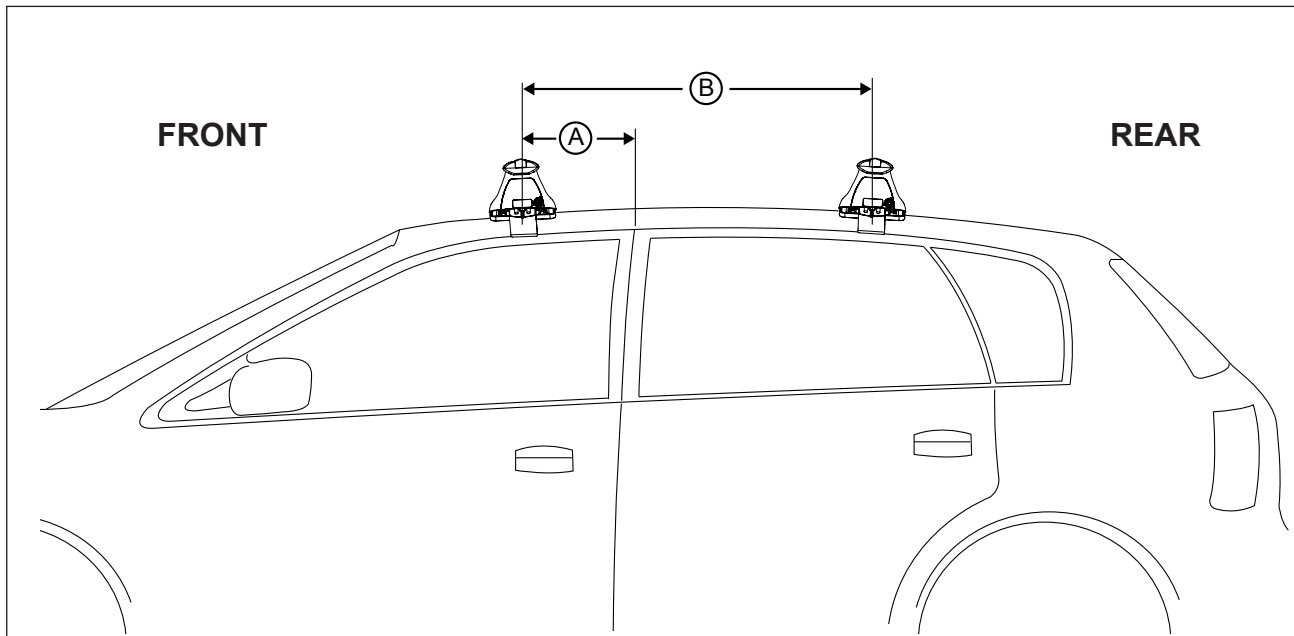

DK115 Rhino-Rack VA, Aero, Euro & HD crossbar instruction

IDENTIFICATION CHART

Vehicle	Date	Crossbar	FRONT CROSSBAR					REAR CROSSBAR						
			Front Right Pad/ Clamp	Front Left Pad/ Clamp	Measurement strip length per side	Measurement strip length per side	Measurement Distance (x)	Foot plate arrow direction	Rear Right Pad/ Clamp	Rear Left Pad/ Clamp	Measurement strip length per side	Measurement strip length per side	Measurement Distance (x)	Foot plate arrow direction
Nissan Navara D22 Dual Cab	03/97 on	1260mm	M365 SUB0192	M365 SUB0192	169mm	56mm	986mm	OUT	M365 SUB0192	M365 SUB0192	167mm	54mm	982mm	OUT
			Arrow FORWARD						Arrow FORWARD					

DK115 Rhino-Rack VA, Aero, Euro & HD crossbar instruction

Measurement A: CENTRE of door jamb to CENTRE arrow of leg foot plate.

Measurement B: CENTRE of Front leg foot plate arrow to CENTRE of Rear leg foot plate arrow.

Carrying capacity: Roof rack is rated to 75kg. Please refer to manufacturers handbook for your vehicles maximum roof load capacity. Always use the lower of the two figures.

If your vehicle is not listed on this fitting instruction please refer to your countries Rhino-Rack web site for the latest information.

VEHICLE	Date	Measurement A	Measurement B	Load Rating (includes racks 5kg/11lbs)
Nissan Navara D22 Dual Cab	03/97 on	250mm	850mm	75kg