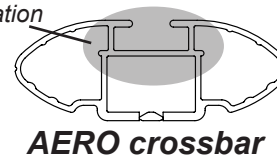

DK115 Rhino-Rack VA, Aero, Euro & HD crossbar instruction

IDENTIFICATION CHART

Vehicle	Date	Crossbar	FRONT CROSSBAR					REAR CROSSBAR						
			Front Right Pad/ Clamp	Front Left Pad/ Clamp	Measurement strip length per side	Measurement strip length per side	Measurement Distance (x)	Foot plate arrow direction	Rear Right Pad/ Clamp	Rear Left Pad/ Clamp	Measurement strip length per side	Measurement strip length per side	Measurement Distance (x)	Foot plate arrow direction
Nissan Navara D22 Dual Cab	03/97 on	1260mm	M365 SUB0192	M365 SUB0192	169mm	56mm	986mm	OUT	M365 SUB0192	M365 SUB0192	167mm	54mm	982mm	OUT
			Arrow FORWARD						Arrow FORWARD					

DK115 Rhino-Rack VA, Aero, Euro & HD crossbar instruction

Measurement A: CENTRE of door jamb to CENTRE arrow of leg foot plate.

Measurement B: CENTRE of Front leg foot plate arrow to CENTRE of Rear leg foot plate arrow.