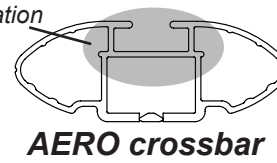

DK096 Rhino-Rack VA, Aero, Euro & HD crossbar instruction

IDENTIFICATION CHART

FRONT CROSSBAR

REAR CROSSBAR

Vehicle	Date	Crossbar	FRONT CROSSBAR					REAR CROSSBAR						
			Front Right Pad/ Clamp	Front Left Pad/ Clamp	Measurement strip length per side	Measurement strip length per side	Measurement Distance (x)	Foot plate arrow direction	Rear Right Pad/ Clamp	Rear Left Pad/ Clamp	Measurement strip length per side	Measurement strip length per side	Measurement Distance (x)	Foot plate arrow direction
Hyundai Sonata Sedan	08/98-09/01	1180mm	M367 SUB0149		210mm	155mm	988mm	OUT	M366 SUB0176		198mm	143mm	964mm	OUT
			Arrow FORWARD						Arrow FORWARD					

DK096 Rhino-Rack VA, Aero, Euro & HD crossbar instruction

Measurement A: CENTRE of door jamb to CENTRE arrow of leg foot plate.

Measurement B: CENTRE of Front leg foot plate arrow to CENTRE of Rear leg foot plate arrow.