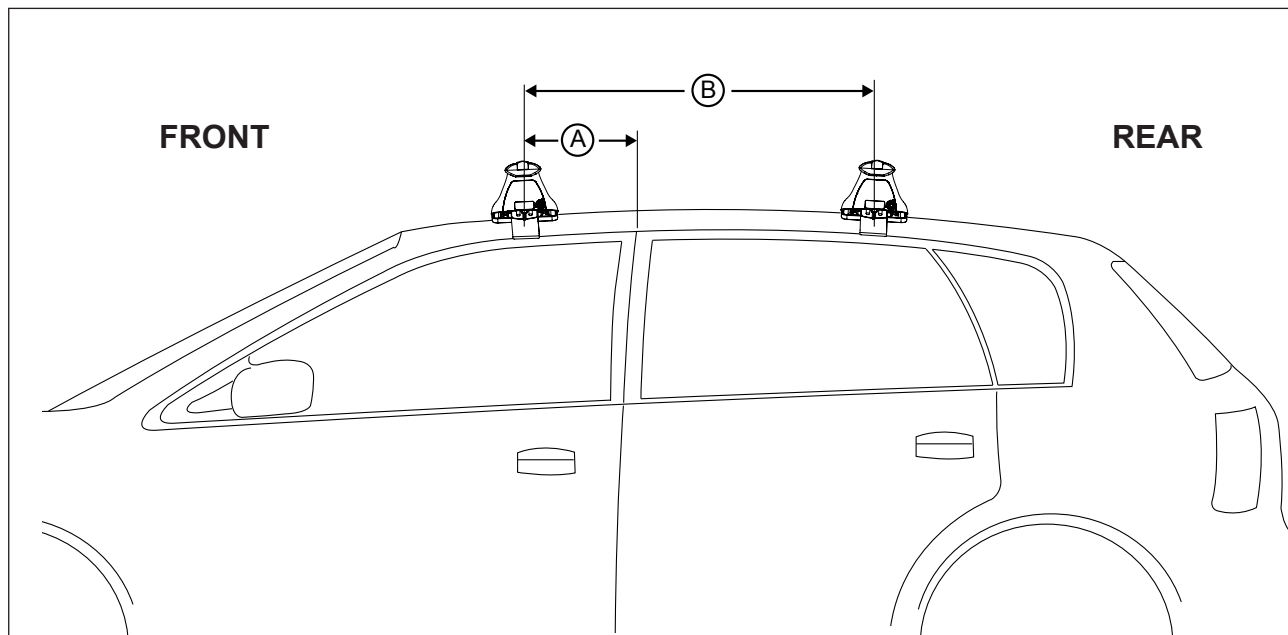

DK096 Rhino-Rack VA, Aero, Euro & HD crossbar instruction

IDENTIFICATION CHART

FRONT CROSSBAR

REAR CROSSBAR

Vehicle	Date	Crossbar	FRONT CROSSBAR					REAR CROSSBAR						
			Front Right Pad/ Clamp	Front Left Pad/ Clamp	Measurement strip length per side	Measurement strip length per side	Measurement Distance (x)	Foot plate arrow direction	Rear Right Pad/ Clamp	Rear Left Pad/ Clamp	Measurement strip length per side	Measurement strip length per side	Measurement Distance (x)	Foot plate arrow direction
Hyundai Sonata Sedan	08/98-09/01	1180mm	M367 SUB0149		210mm	155mm	988mm	OUT	M366 SUB0176		198mm	143mm	964mm	OUT
			Arrow FORWARD						Arrow FORWARD					

DK096 Rhino-Rack VA, Aero, Euro & HD crossbar instruction

Measurement A: CENTRE of door jamb to CENTRE arrow of leg foot plate.

Measurement B: CENTRE of Front leg foot plate arrow to CENTRE of Rear leg foot plate arrow.

Carrying capacity: Roof rack is rated to 75kg. Please refer to manufacturers handbook for your vehicles maximum roof load capacity. Always use the lower of the two figures.

If your vehicle is not listed on this fitting instruction please refer to your countries Rhino-Rack web site for the latest information.

VEHICLE	Date	Measurement A	Measurement B	Load Rating (includes racks 5kg/ 11lbs)
Hyundai Sonata Sedan	08/98 - 09/01	300mm	700mm	75kg / 165lbs