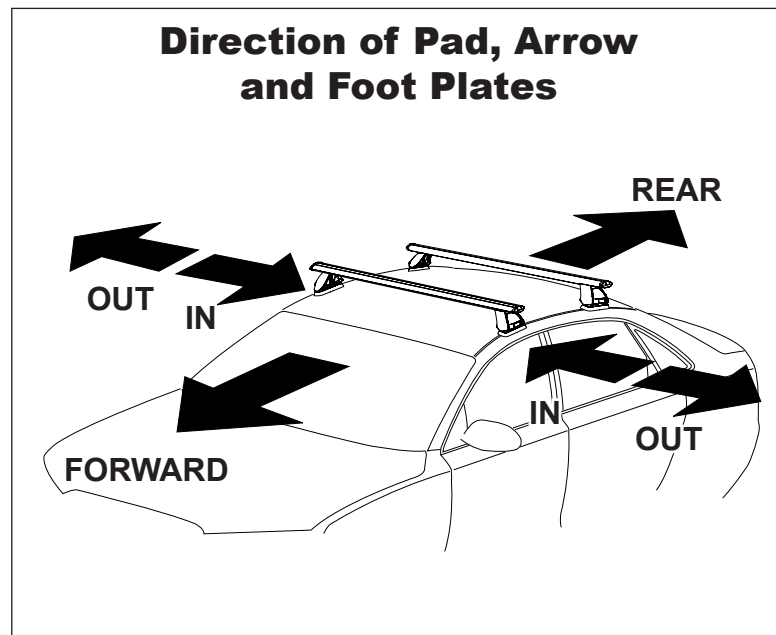

DK096 Rhino-Rack VA, Aero, Euro & HD crossbar instruction

Measurement A: CENTRE of door jamb to CENTRE arrow of leg foot plate.

Measurement B: CENTRE of Front leg foot plate arrow to CENTRE of Rear leg foot plate arrow.

Carrying capacity: Roof rack is rated to 75kg. Please refer to manufacturers handbook for your vehicles maximum roof load capacity. Always use the lower of the two figures.

If your vehicle is not listed on this fitting instruction please refer to your countries Rhino-Rack web site for the latest information.

VEHICLE	Date	Measurement A	Measurement B	Load Rating (includes racks 5kg/ 11lbs)
Hyundai Sonata Sedan	08/98 - 09/01	300mm	700mm	75kg / 165lbs