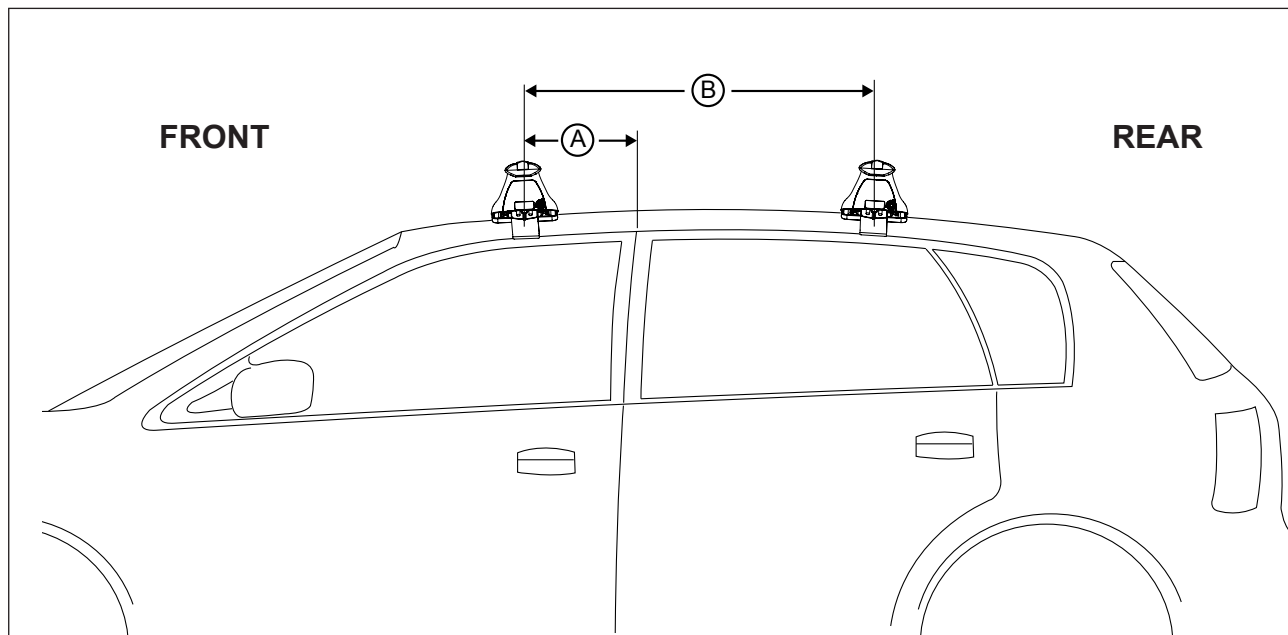

Measurement A: CENTRE of door jamb to CENTRE arrow of leg foot plate.

Measurement B: CENTRE of Front leg foot plate arrow to CENTRE of Rear leg foot plate arrow.

Carrying capacity: Roof rack is rated to 75kg. Please refer to manufacturers handbook for your vehicles maximum roof load capacity. Always use the lower of the two figures.

If your vehicle is not listed on this fitting instruction please refer to your countries Rhino-Rack web site for the latest information.

VEHICLE	Date	Measurement A	Measurement B	Load Rating (includes racks 5kg/ 11lbs)
Daewoo Matiz 5dr Hatch	10/99-12/04	350mm / 13,25/32"	700mm / 27,9/16"	50kg / 110lbs
Honda CR-Z 3Dr Hatch	06/2010-On	100mm / 3,15/16"	450mm / 17,23/32"	50kg / 110lbs