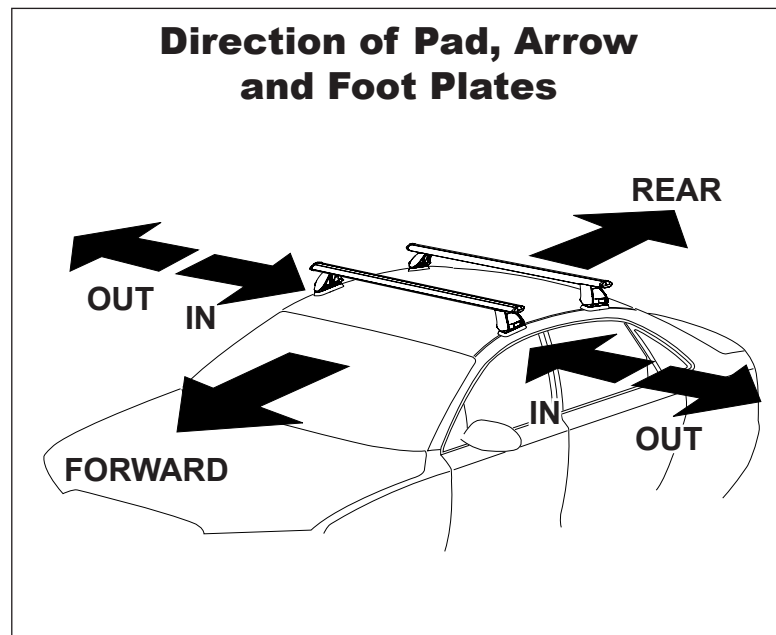

Measurement A: CENTRE of door jamb to CENTRE arrow of leg foot plate.

Measurement B: CENTRE of Front leg foot plate arrow to CENTRE of Rear leg foot plate arrow.

Carrying capacity: Roof rack is rated to 75kg. Please refer to manufacturers handbook for your vehicles maximum roof load capacity. Always use the lower of the two figures.

If your vehicle is not listed on this fitting instruction please refer to your countries Rhino-Rack web site for the latest information.

VEHICLE	Date	Measurement A	Measurement B	Load Rating (includes racks 5kg/ 11lbs)
Daewoo Matiz 5dr Hatch	10/99-12/04	350mm / 13,25/32"	700mm / 27,9/16"	50kg / 110lbs
Honda CR-Z 3Dr Hatch	06/2010-On	100mm / 3,15/16"	450mm / 17,23/32"	50kg / 110lbs