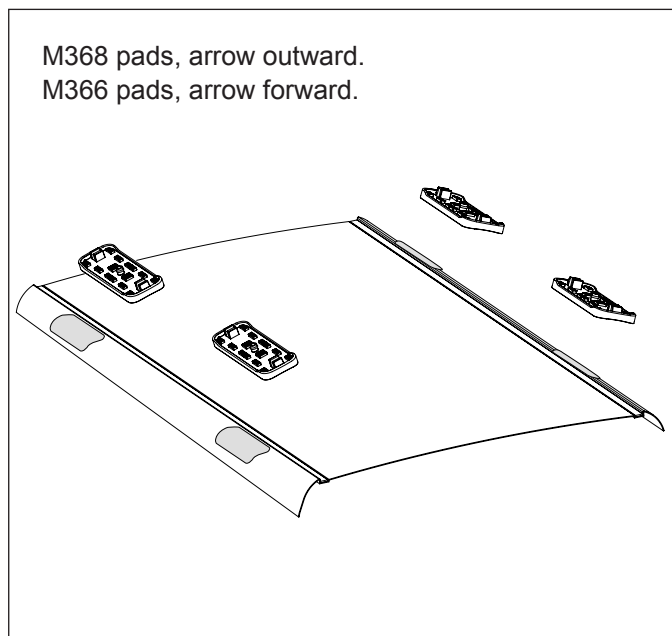

DK055 Rhino-Rack VA, Aero, Euro & HD crossbar instruction

Measurement A: CENTRE of door jamb to CENTRE arrow of leg foot plate.

Measurement B: CENTRE of Front leg foot plate arrow to CENTRE of Rear leg foot plate arrow.

Carrying capacity: Roof rack is rated to 75kg. Please refer to manufacturers handbook for your vehicles maximum roof load capacity. Always use the lower of the two figures.

If your vehicle is not listed on this fitting instruction please refer to your countries Rhino-Rack web site for the latest information.

Direction of Pad, Arrow and Foot Plates