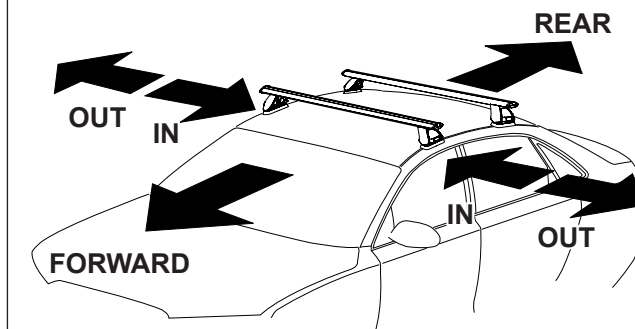

VEHICLE	Date	Measurement A	Measurement B	Load Rating (includes racks 5kg/11lbs)
Kia Rio 5dr Hatch	01/00-07/05	210mm / 8,17/64"	700mm / 27,9/16"	60kg / 132lbs
Kia Rio Cinco 5dr Hatch	00-05	210mm / 8,17/64"	700mm / 27,9/16"	60kg / 132lbs
Kia Rio RX-V 5dr Hatch	00-05	210mm / 8,17/64"	700mm / 27,9/16"	60kg / 132lbs
VW Jetta MkV 4dr Sedan	05-10	300mm / 11,13/16"	800mm / 31,1/2"	75kg / 165lbs
VW Jetta MkV 4dr Sedan (AU/NZ)	02/06-07/11	300mm / 11,13/16"	800mm / 31,1/2"	75kg / 165lbs