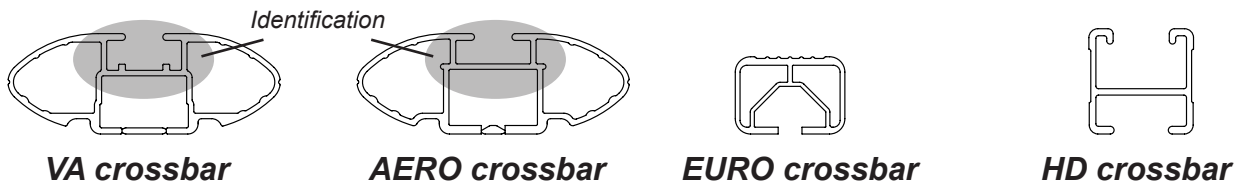

## IDENTIFICATION CHART

Vehicle	Date	Crossbar	FRONT CROSSBAR					REAR CROSSBAR				
			Front Right Pad/ Clamp	Front Left Pad/ Clamp	Measurement strip length per side	Measurement strip length per side	Measurement Distance ( x )	Foot plate arrow direction	Rear Right Pad/ Clamp	Rear Left Pad/ Clamp	Measurement strip length per side	Measurement strip length per side
Kia Rio 5dr Hatch	01/00-07/05	1180mm	M366 SUB0146	160mm	105mm	888mm / 34,31/32"	IN	M368 SUB0145	161mm	106mm	890mm / 35,3/64"	IN
			Arrow FORWARD					Arrow OUT				
Kia Rio Cinco 5dr Hatch	00-05	1180mm	M366 SUB0146	160mm	105mm	888mm / 34,31/32"	IN	M368 SUB0145	161mm	106mm	890mm / 35,3/64"	IN
			Arrow FORWARD					Arrow OUT				
Kia Rio RX-V 5dr Hatch	00-05	1180mm	M366 SUB0146	160mm	105mm	888mm / 34,31/32"	IN	M368 SUB0145	161mm	106mm	890mm / 35,3/64"	IN
			Arrow FORWARD					Arrow OUT				
VW Jetta MkV 4dr Sedan	05-10	1260mm	M366 SUB0146	180mm	67mm	1008mm / 39,11/16"	OUT	M368 SUB0145	168mm	55mm	984mm / 38,47/64"	OUT
			Arrow FORWARD					Arrow OUT				
VW Jetta MkV 4dr Sedan (AU/ NZ)	02/06-07/11	1260mm	M366 SUB0146	180mm	67mm	1008mm / 39,11/16"	OUT	M368 SUB0145	168mm	55mm	984mm / 38,47/64"	OUT
			Arrow FORWARD					Arrow OUT				

# DK055 Rhino-Rack VA, Aero, Euro & HD crossbar instruction

**Measurement A:** CENTRE of door jamb to CENTRE arrow of leg foot plate.

**Measurement B:** CENTRE of Front leg foot plate arrow to CENTRE of Rear leg foot plate arrow.

## Direction of Pad, Arrow and Foot Plates

VEHICLE	Date	Measurement A	Measurement B	Load Rating (includes racks 5kg/11lbs)
Kia Rio 5dr Hatch	01/00-07/05	210mm / 8,17/64"	700mm / 27,9/16"	60kg / 132lbs
Kia Rio Cinco 5dr Hatch	00-05	210mm / 8,17/64"	700mm / 27,9/16"	60kg / 132lbs
Kia Rio RX-V 5dr Hatch	00-05	210mm / 8,17/64"	700mm / 27,9/16"	60kg / 132lbs
VW Jetta MkV 4dr Sedan	05-10	300mm / 11,13/16"	800mm / 31,1/2"	75kg / 165lbs
VW Jetta MkV 4dr Sedan (AU/NZ)	02/06-07/11	300mm / 11,13/16"	800mm / 31,1/2"	75kg / 165lbs