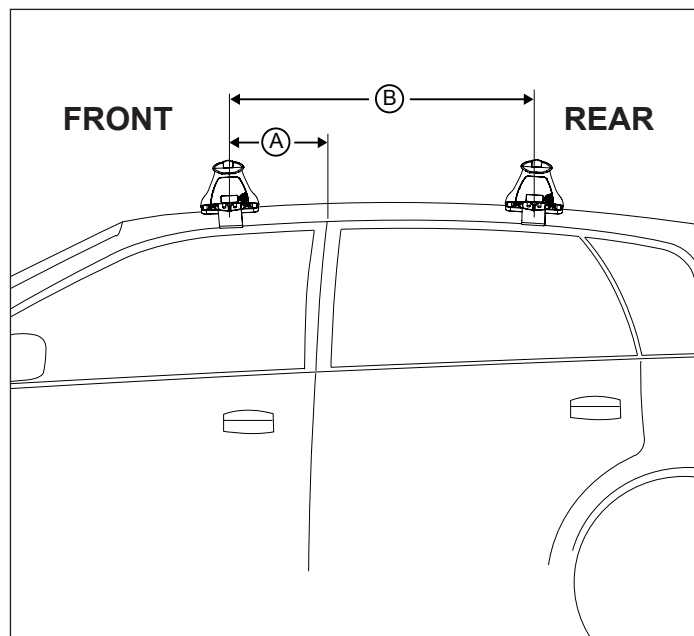

## IDENTIFICATION CHART

Vehicle	Date	Crossbar	FRONT CROSSBAR					REAR CROSSBAR				
			Front Right Pad/ Clamp	Front Left Pad/ Clamp	Measurement strip length per side	Measurement strip length per side	Measurement Distance ( x )	Foot plate arrow direction	Rear Right Pad/ Clamp	Rear Left Pad/ Clamp	Measurement strip length per side	Measurement strip length per side
Kia Rio 5dr Hatch	01/00-07/05	1180mm	M366 SUB0146	160mm	105mm	888mm / 34,31/32"	IN	M368 SUB0145	161mm	106mm	890mm / 35,3/64"	IN
			Arrow FORWARD					Arrow OUT				
Kia Rio Cinco 5dr Hatch	00-05	1180mm	M366 SUB0146	160mm	105mm	888mm / 34,31/32"	IN	M368 SUB0145	161mm	106mm	890mm / 35,3/64"	IN
			Arrow FORWARD					Arrow OUT				
Kia Rio RX-V 5dr Hatch	00-05	1180mm	M366 SUB0146	160mm	105mm	888mm / 34,31/32"	IN	M368 SUB0145	161mm	106mm	890mm / 35,3/64"	IN
			Arrow FORWARD					Arrow OUT				
VW Jetta MkV 4dr Sedan	05-10	1260mm	M366 SUB0146	180mm	67mm	1008mm / 39,11/16"	OUT	M368 SUB0145	168mm	55mm	984mm / 38,47/64"	OUT
			Arrow FORWARD					Arrow OUT				
VW Jetta MkV 4dr Sedan (AU/ NZ)	02/06-07/11	1260mm	M366 SUB0146	180mm	67mm	1008mm / 39,11/16"	OUT	M368 SUB0145	168mm	55mm	984mm / 38,47/64"	OUT
			Arrow FORWARD					Arrow OUT				

# DK055 Rhino-Rack VA, Aero, Euro & HD crossbar instruction

**Measurement A:** CENTRE of door jamb to CENTRE arrow of leg foot plate.

**Measurement B:** CENTRE of Front leg foot plate arrow to CENTRE of Rear leg foot plate arrow.

## Direction of Pad, Arrow and Foot Plates

VEHICLE	Date	Measurement A	Measurement B	Load Rating (includes racks 5kg/11lbs)
Kia Rio 5dr Hatch	01/00-07/05	210mm / 8,17/64"	700mm / 27,9/16"	60kg / 132lbs
Kia Rio Cinco 5dr Hatch	00-05	210mm / 8,17/64"	700mm / 27,9/16"	60kg / 132lbs
Kia Rio RX-V 5dr Hatch	00-05	210mm / 8,17/64"	700mm / 27,9/16"	60kg / 132lbs
VW Jetta MkV 4dr Sedan	05-10	300mm / 11,13/16"	800mm / 31,1/2"	75kg / 165lbs
VW Jetta MkV 4dr Sedan (AU/NZ)	02/06-07/11	300mm / 11,13/16"	800mm / 31,1/2"	75kg / 165lbs