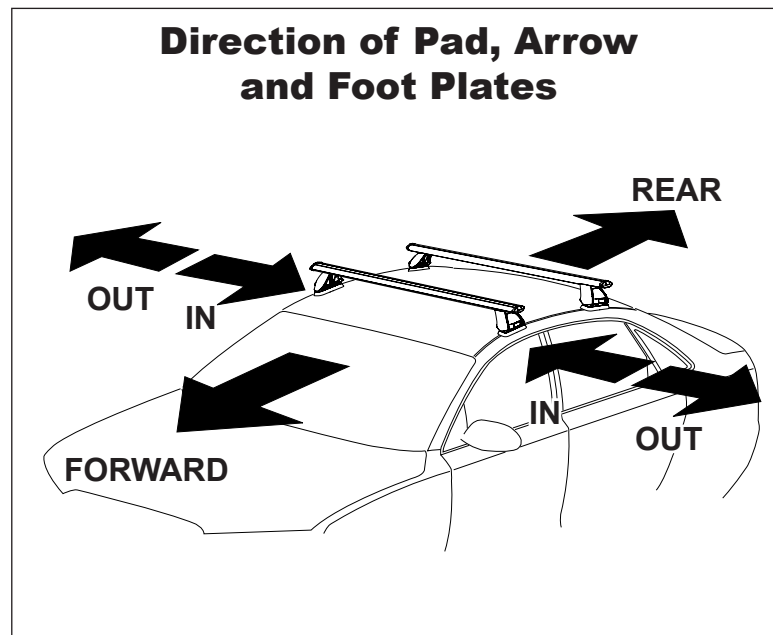

DK001 Rhino-Rack VA, Aero, Euro & HD crossbar instruction

Measurement A: CENTRE of door jamb to CENTRE arrow of leg foot plate.

Measurement B: CENTRE of Front leg foot plate arrow to CENTRE of Rear leg foot plate arrow.

Carrying capacity: Roof rack is rated to 75kg. Please refer to manufacturers handbook for your vehicles maximum roof load capacity. Always use the lower of the two figures.

If your vehicle is not listed on this fitting instruction please refer to your countries Rhino-Rack web site for the latest information.

VEHICLE	Date	Measurement A	Measurement B	Load Rating (includes racks 5kg/ 11lbs)
Ford Focus 5dr Hatch LS/LV	05-11	200mm / 7,7/8"	650mm / 25,19/32"	75kg/ 165lbs
Mitsubishi 380 4dr Sedan DB	05-08	300mm / 11,13/16"	700mm / 27,9/16"	75kg/ 165lbs
Mitsubishi Galant 4dr Sedan	04-07	300mm / 11,13/16"	700mm / 27,9/16"	75kg/ 165lbs