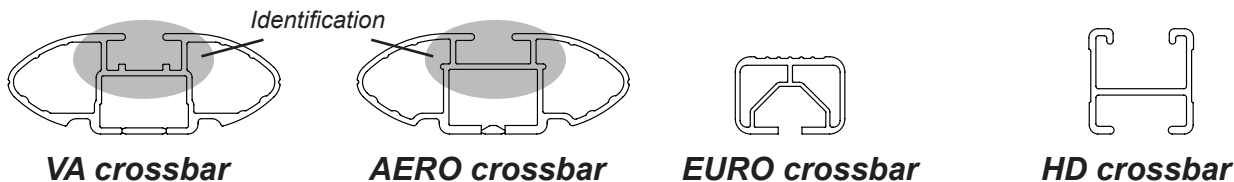

# DK001 Rhino-Rack VA, Aero, Euro & HD crossbar instruction

## IDENTIFICATION CHART

Vehicle	Date	Crossbar	FRONT CROSSBAR					REAR CROSSBAR						
			Front Right Pad/ Clamp	Front Left Pad/ Clamp	Measurement strip length per side	Measurement strip length per side	Measurement Distance ( x )	Foot plate arrow direction	Rear Right Pad/ Clamp	Rear Left Pad/ Clamp	Measurement strip length per side	Measurement strip length per side	Measurement Distance ( x )	Foot plate arrow direction
Ford Focus 5dr Hatch LS/LV	05-11	1260mm	M367 114500	M367 114500	181mm	68mm	1010mm	OUT	M365 114490	M365 114490	181mm	68mm	1010mm	OUT
			Arrow FORWARD						Arrow FORWARD					
Mitsubishi 380 4dr Sedan DB	05-08	1260mm	M367 114500	M367 114500	191mm	78mm	1030mm	OUT	M365 114490	M365 114490	168mm	55mm	984mm	OUT
			Arrow FORWARD						Arrow FORWARD					
Mitsubishi Galant 4dr Sedan	04-07	1260mm	M367 114500	M367 114500	191mm	78mm	1030mm	OUT	M365 114490	M365 114490	168mm	55mm	984mm	OUT
			Arrow FORWARD						Arrow FORWARD					

# DK001 Rhino-Rack VA, Aero, Euro & HD crossbar instruction

**Measurement A:** CENTRE of door jamb to CENTRE arrow of leg foot plate.

**Measurement B:** CENTRE of Front leg foot plate arrow to CENTRE of Rear leg foot plate arrow.