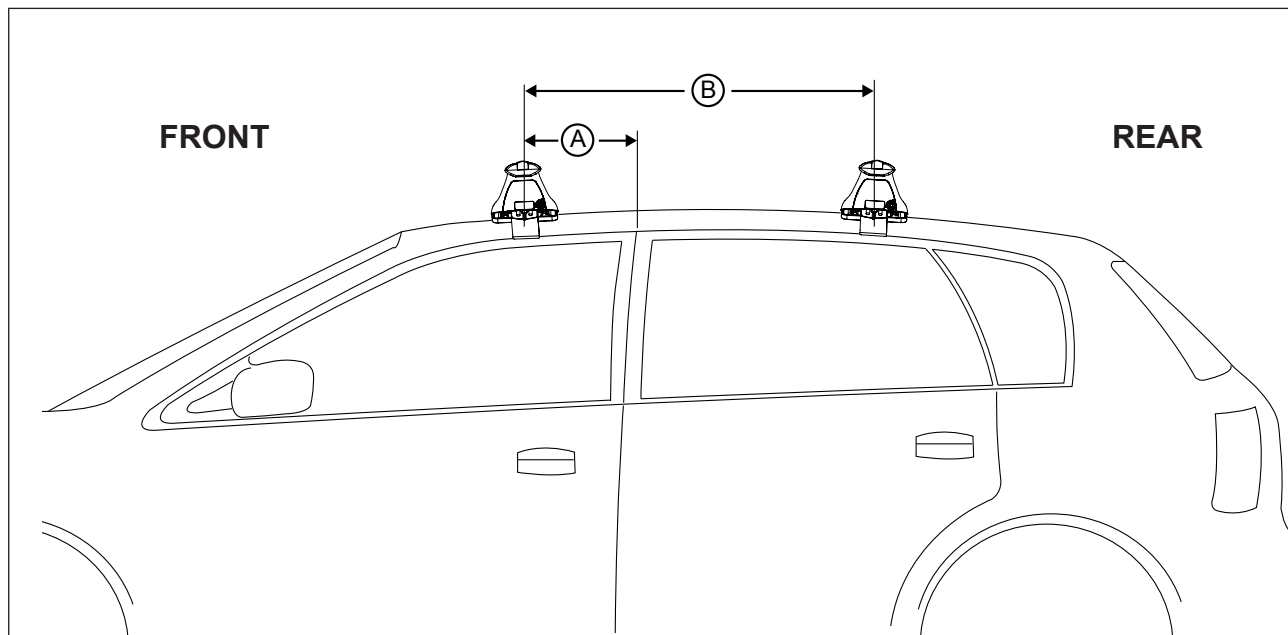

DK001 Rhino-Rack VA, Aero, Euro & HD crossbar instruction

Measurement A: CENTRE of door jamb to CENTRE arrow of leg foot plate.

Measurement B: CENTRE of Front leg foot plate arrow to CENTRE of Rear leg foot plate arrow.

Carrying capacity: Roof rack is rated to 75kg. Please refer to manufacturers handbook for your vehicles maximum roof load capacity. Always use the lower of the two figures.

If your vehicle is not listed on this fitting instruction please refer to your countries Rhino-Rack web site for the latest information.

VEHICLE	Date	Measurement A	Measurement B	Load Rating (includes racks 5kg/ 11lbs)
Ford Focus 5dr Hatch LS/LV	05-11	200mm / 7,7/8"	650mm / 25,19/32"	75kg/ 165lbs
Mitsubishi 380 4dr Sedan DB	05-08	300mm / 11,13/16"	700mm / 27,9/16"	75kg/ 165lbs
Mitsubishi Galant 4dr Sedan	04-07	300mm / 11,13/16"	700mm / 27,9/16"	75kg/ 165lbs